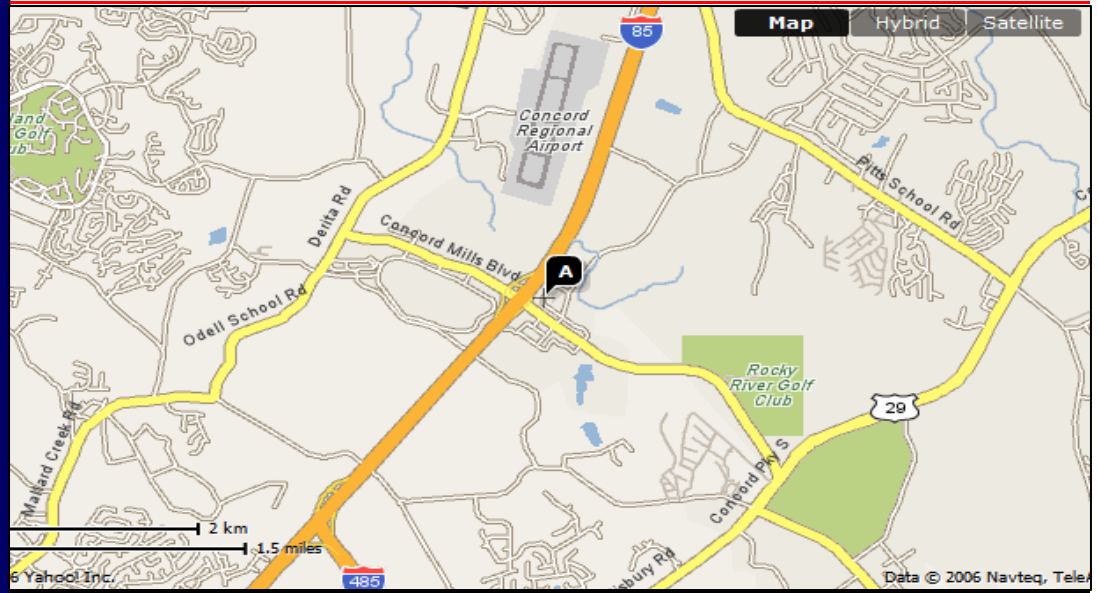

PRICE: $7,500,000

RESTAURANTS & LOUNGES