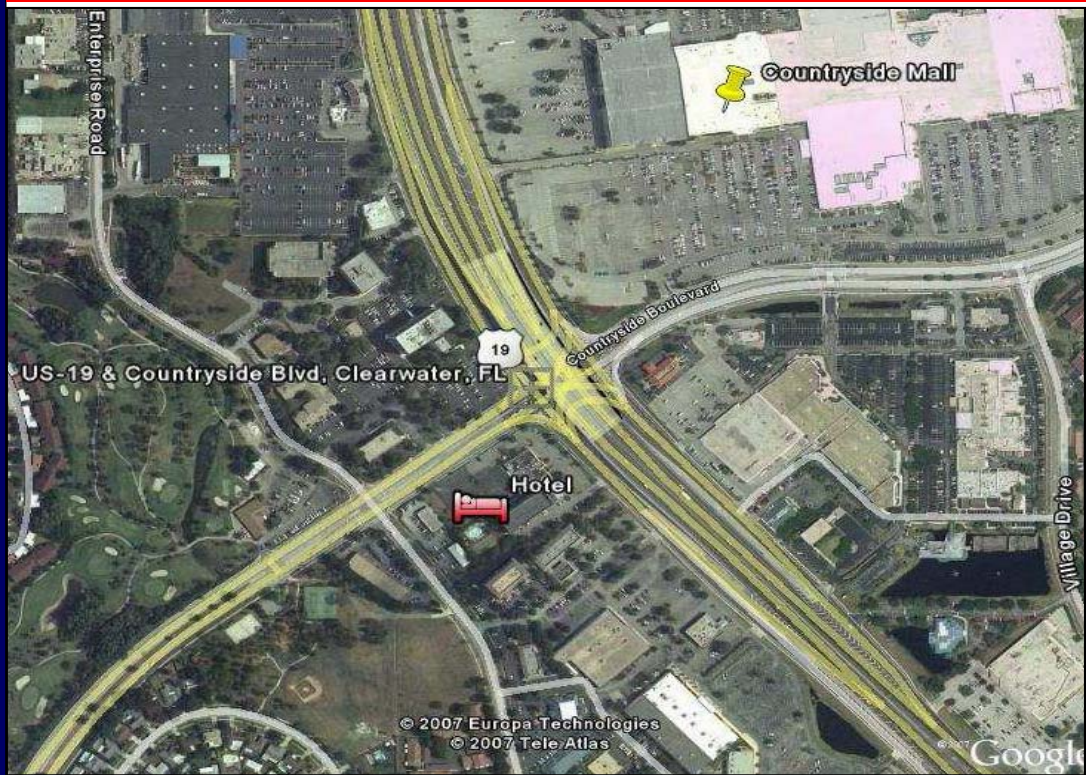

**PRICE: $7,000,000
FIRM**